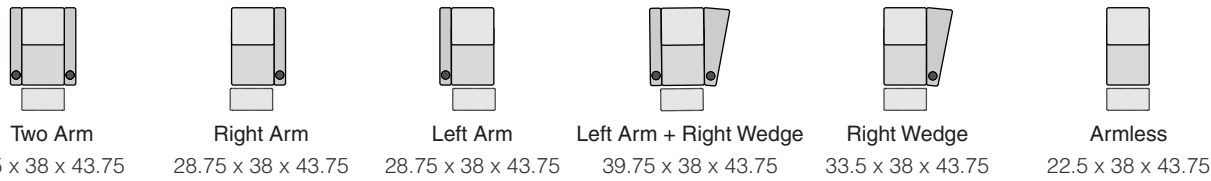

OCTANE FLASH HR SERIES

SPECIFICATIONS

STRAIGHT ROWS

CURVED ROWS

Measurements shown in inches as Width x Depth x Height.

Specifications are correct at time of printing and are subject to change without notice.