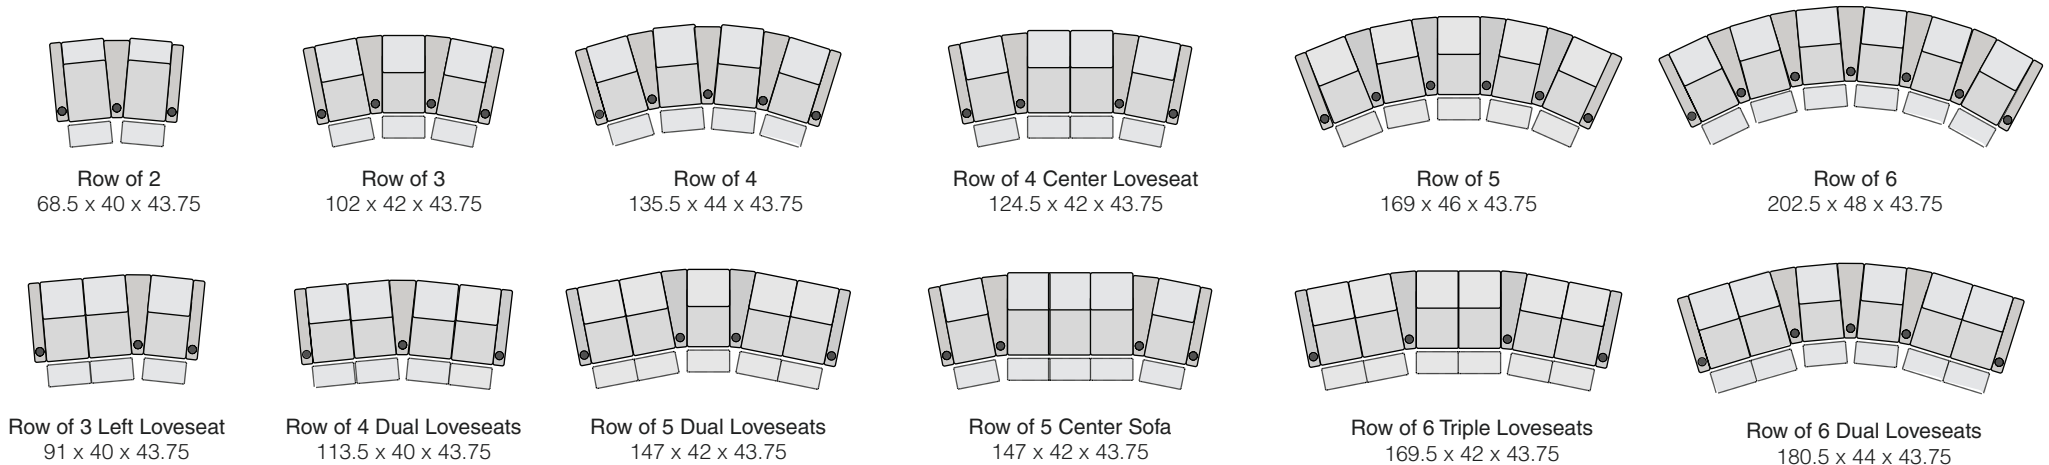

OCTANE FLASH HR SERIES

SPECIFICATIONS

STRAIGHT ROWS

CURVED ROWS

Measurements shown in inches as Width x Depth x Height.

Specifications are correct at time of printing and are subject to change without notice.