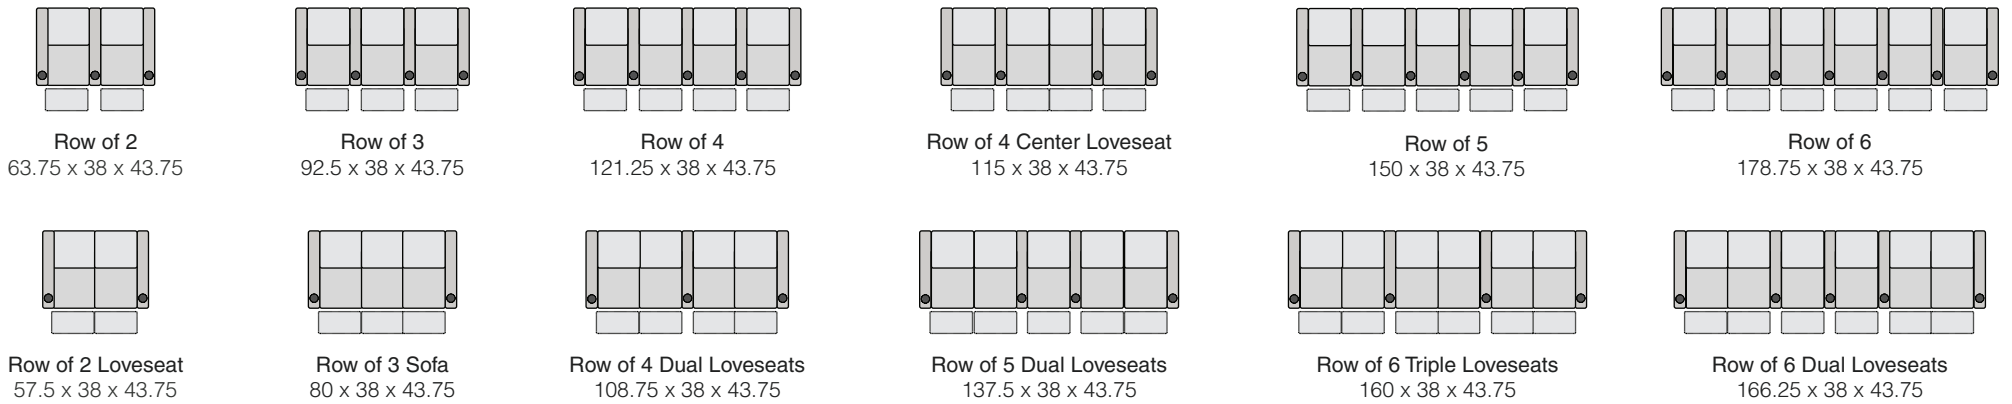

OCTANE FLASH HR SERIES

SPECIFICATIONS

STRAIGHT ROWS

CURVED ROWS

Measurements shown in inches as Width x Depth x Height.

Specifications are correct at time of printing and are subject to change without notice.