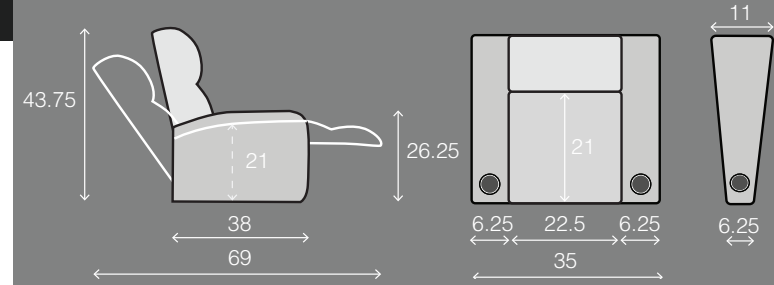

OCTANE FLASH HR SERIES

SPECIFICATIONS

STRAIGHT ROWS

CURVED ROWS

Measurements shown in inches as Width x Depth x Height.

Specifications are correct at time of printing and are subject to change without notice.